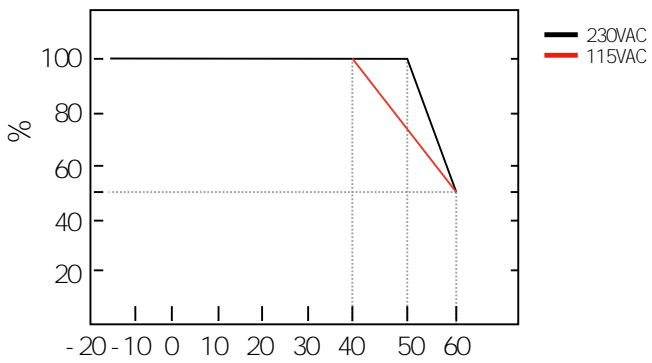

		± 2.0%
		± 1.0%

mm [inch] ± 0.5mm

sal es@oeygo. net

+86(20) 3214 4470

51 E