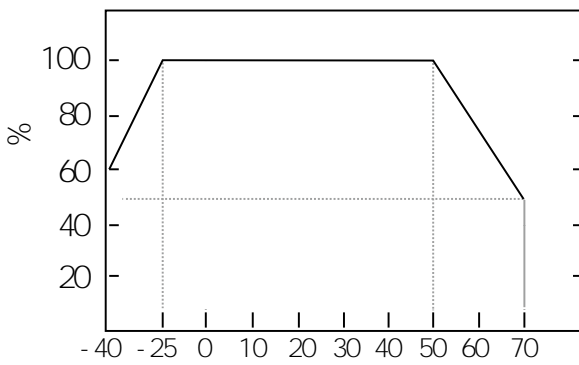

		$\pm 1.0\%$
		$\pm 1.0\%$
		$\pm 1.0\%$
	( )	10ms/230VAC
	( )	50ms/230VAC
		85-305VAC 100-430VDC
		100-277VAC
	( )	2.7A/115VAC 1.5A/230VAC
	( )	40A/230VAC
	( )	1mA/230VAC/50Hz
		110% load

- 40

1.           mm [inch]           ± 0.5mm
2.   CLASS