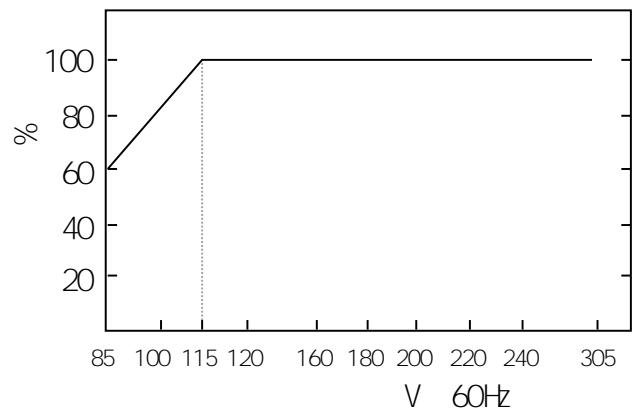

		$\pm 1.0\%$
		$\pm 1.0\%$
		$\pm 1.0\%$
	( )	10ms/230VAC
	( )	50ms/230VAC
		85-305VAC 100-430VDC
		100-277VAC
	( )	2.7A/115VAC 1.5A/230VAC
	( )	40A/230VAC
	( )	1mA/230VAC/50Hz
		110% load

- 40

1.           mm [inch]           ± 0.5mm
2.   CLASS