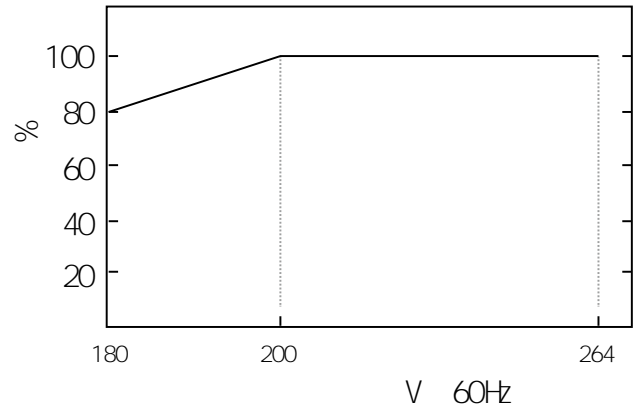

sales@zoeygo.net

+86(20) 3214 4470

51 E