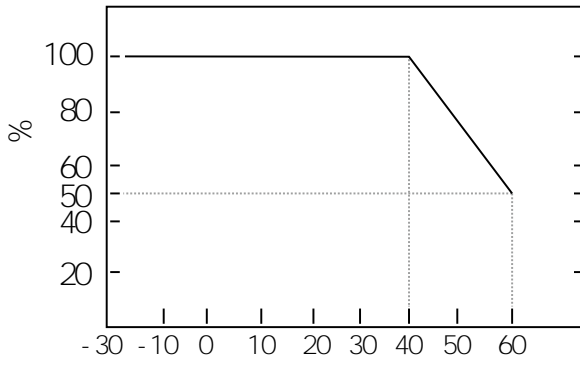

sales@zoeygo.net

+86(20) 3214 4470

51 E