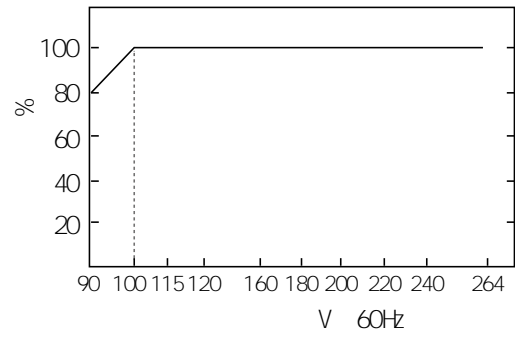

		± 1.0%
		± 1.0%
		± 1.0%
	( )	1500ms 60ms/230VAC
	( )	10ms/230VAC
		90-264VAC 100-370VDC
		100-240VAC

	1.	TA=25	75%	230VAC
	2.		0.1uF	47uF 20kHz
	3.			

mm [inch]

± 0.5mm

sal es@oeygo. net

+86(20) 3214 4470