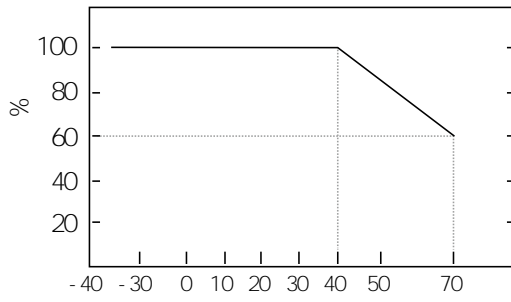

		± 1.0%
		± 1.0%
		± 1.0%
	( )	1500ms 60ms/230VAC
	( )	10ms/230VAC
		90-264VAC 100-370VDC
		100-240VAC

	1.	TA=25	75%	230VAC
	2.		0.1uF	47uF 20kHz
	3.			

mm [inch]

± 0.5mm

sal es@oeygo. net

+86(20) 3214 4470